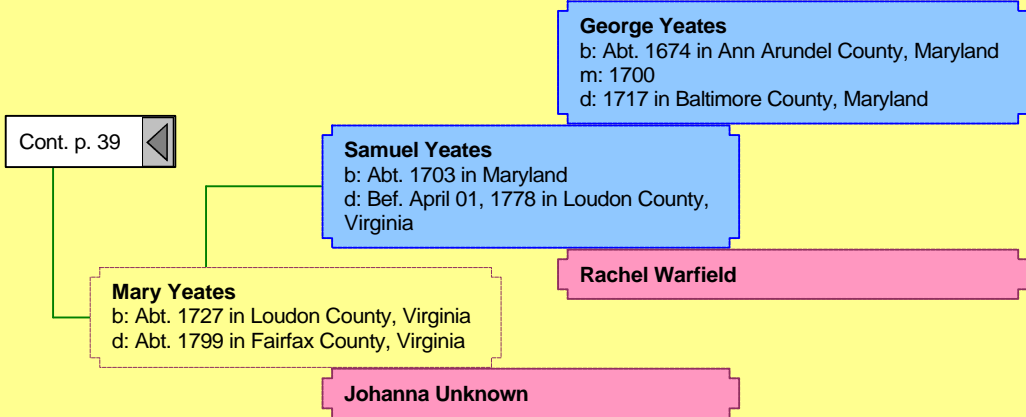

Ancestors of Tina Marie Loper

6th Great-Grandparents

7th Great-Grandparents

8th Great-Grandparents