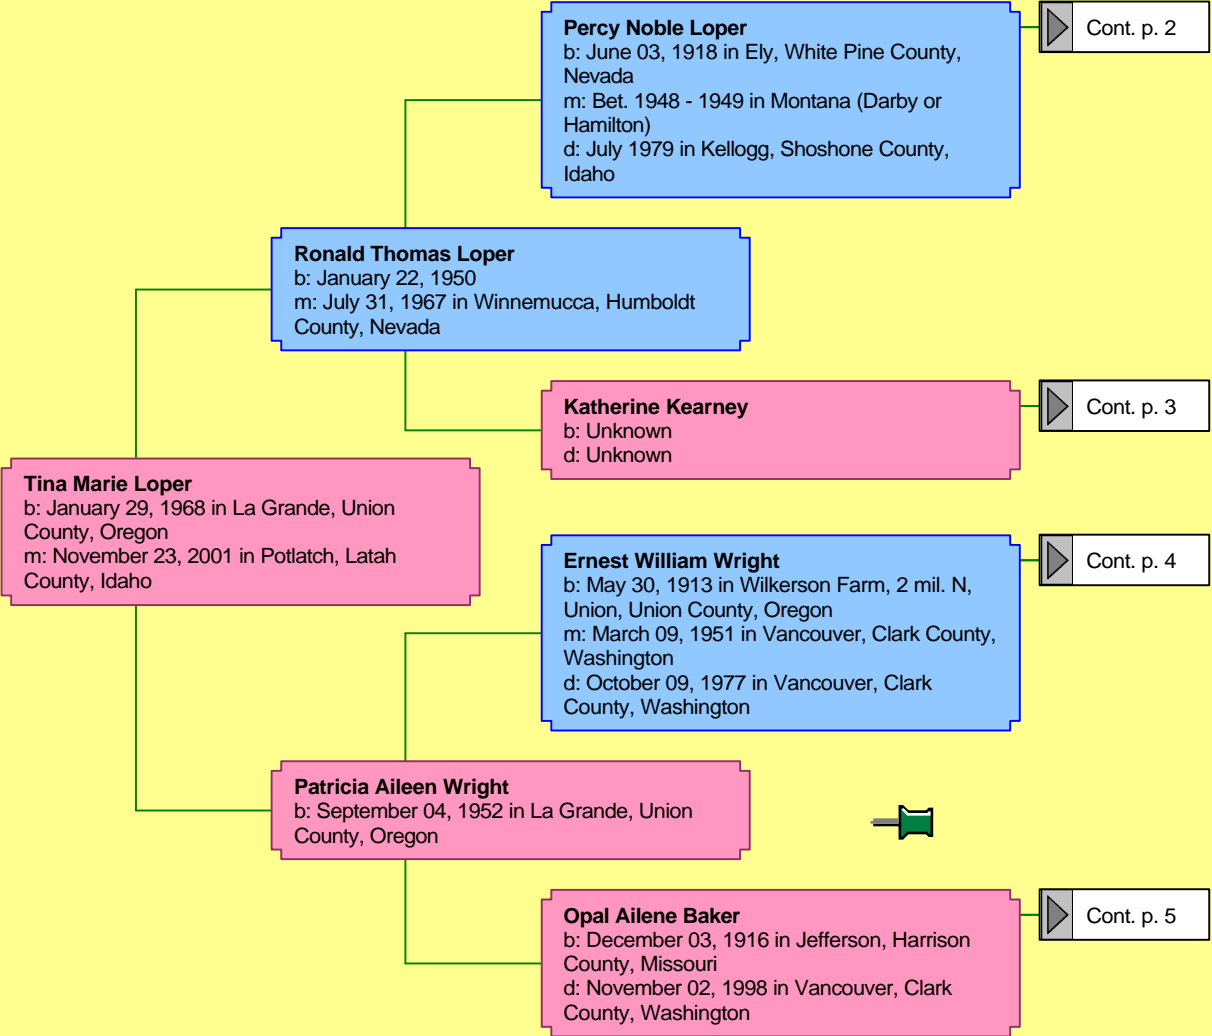

# Ancestors of Tina Marie Loper

Parents

Grandparents

# Ancestors of Tina Marie Loper

Grandparents

Great-Grandparents

## Percy Noble Loper

b: June 03, 1918 in Ely, White Pine County,  
Nevada  
m: Bet. 1948 - 1949 in Montana (Darby or  
Hamilton)  
d: July 1979 in Kellogg, Shoshone County,  
Idaho

Cont. p. 1